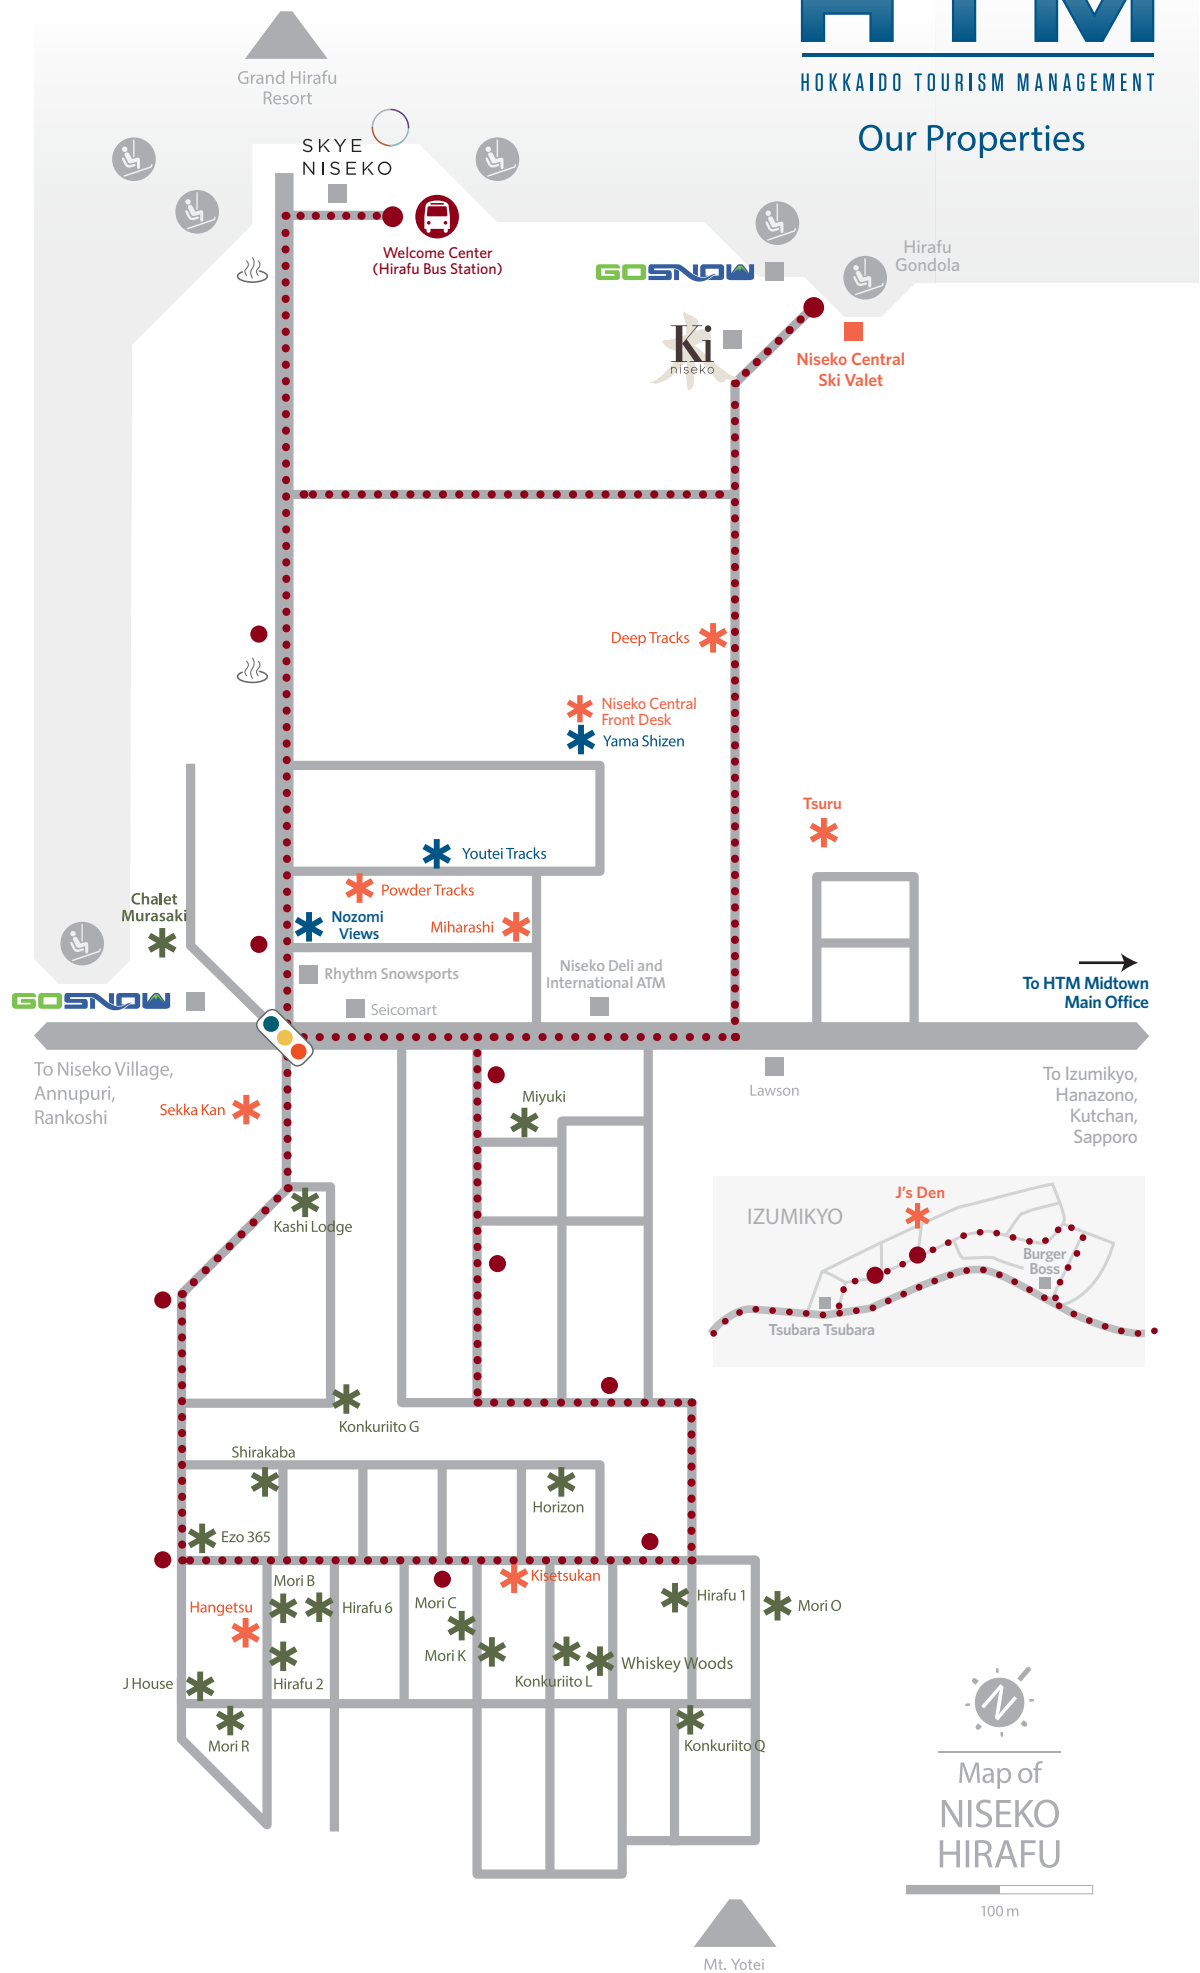

## Our Properties

Condo Hotels

Condominiums

Resort Homes

Ski lift

Ski shuttle stop

Onsen

Useful Landmarks

Map of  
NISEKO  
HIRAFU

100 m